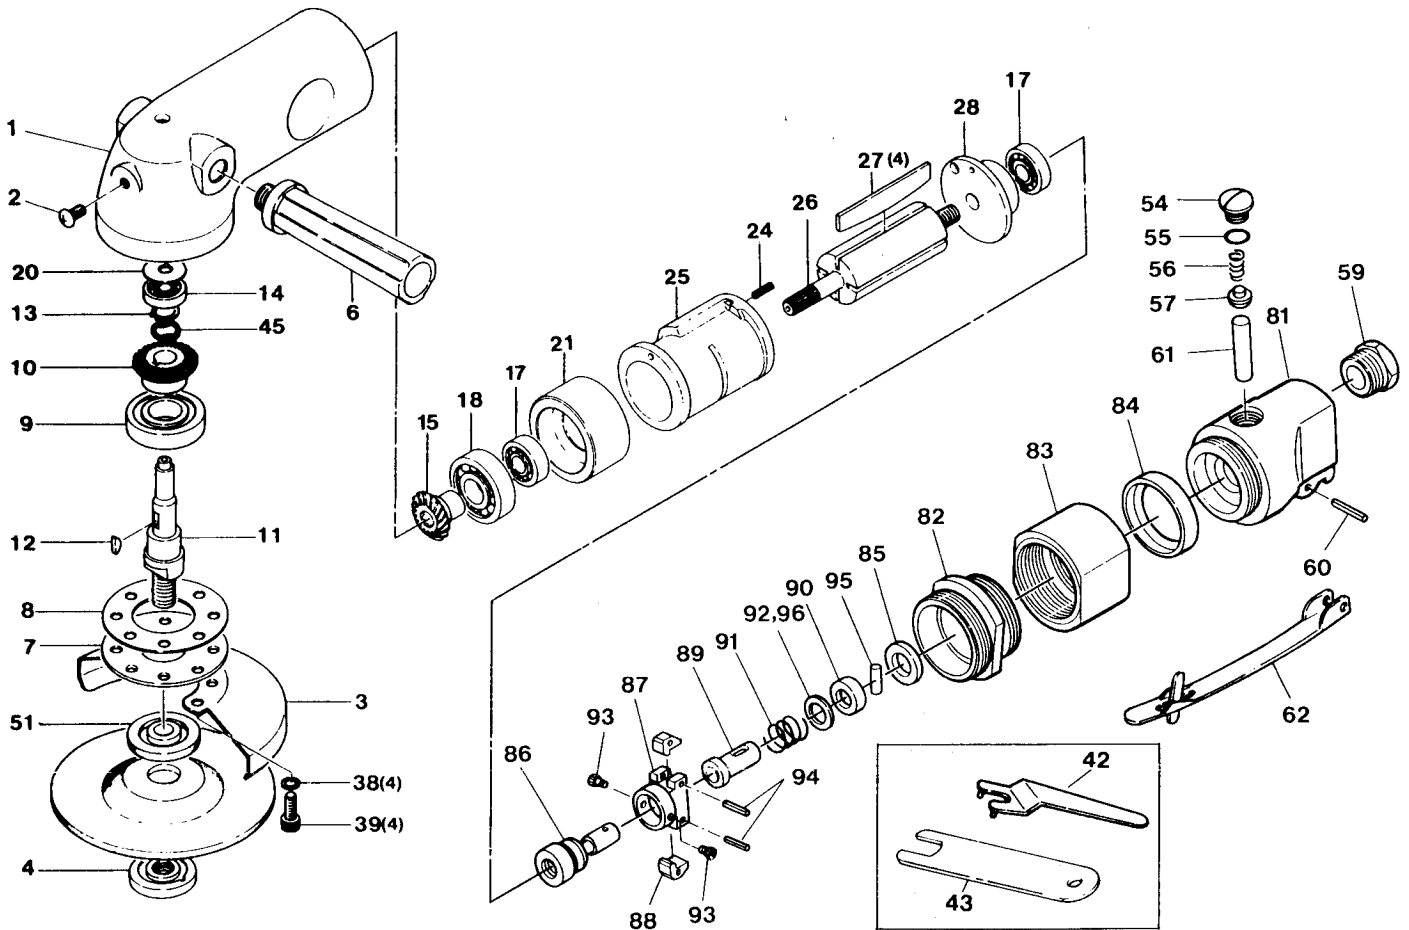

4-1/2" ANGLE DISC GRINDER

EXPLODED VIEW

LEVER TYPE

PARTS LIST

Index No.	Parts No.	Description	Qty. Per tool
1	25701	Body	1
2	25702	Screw	1
3	25703	Disc Cover	1
4	25704	Disc Nut	1
6	25706	Grip	1
7	25707	Retainer	1
8	25708	Gasket	1
9	25709	Bearing	1
10	25710	Bevel Gear	1
11	25711	Gear Shaft	1
12	25712	Key	1
13	25713	Ret. Ring	1
14	25714	Bearing	1
15	25715	Pinion	1
17	25717	Bearing	2
18	25718	Bearing	1
20	25720	Spacer	1
21	25721	Front Plate	1
24	25724	Spring Pin	1
25	25725	Cylinder	1
26	25726	Rotor	1
27	25727	Rotor Blade	4
28	25728	Rear Case	1
38	25738	Washer	4
39	25739	Screw	4
42	25742	Disc Wrench	1
43	25743	Stop Spanner	1
45	25745	Wave Washer	1

Index No.	Parts No.	Description	Qty. Per tool
51	25751	Disc Receiver(Steel)	1
54	25754	Valve Nut	1
55	25755	"O" Ring	1
56	25756	Valve Spring	1
57	25757	Valve Ball	1
59	25759	Bushing	1
60	25760	Pin	1
61	25761	Valve Pin	1
62	25762	Throttle Lever	1
81	25781	Valve Housing	1
82	25783	Lock Ring	1
83	25783	Coupling	1
84	25784	Spacer	1
85	25785	Governor Sheel	1
86	25786	Governor Shaft	1
87	25787	Governor	1
88	25788	Pendulum	2
89	25789	Governor Sleeve	1
90	25790	Washer	1
91	25791	Adjust Spring	1
92	25792	Adjust Ring (0.5 mm)	(0-2)
93	25793	Set Screw	2
94	25794	Spring Pin	2
95	25795	Pin	1
96	25796	Adjust Ring (0.2 mm)	(0-2)