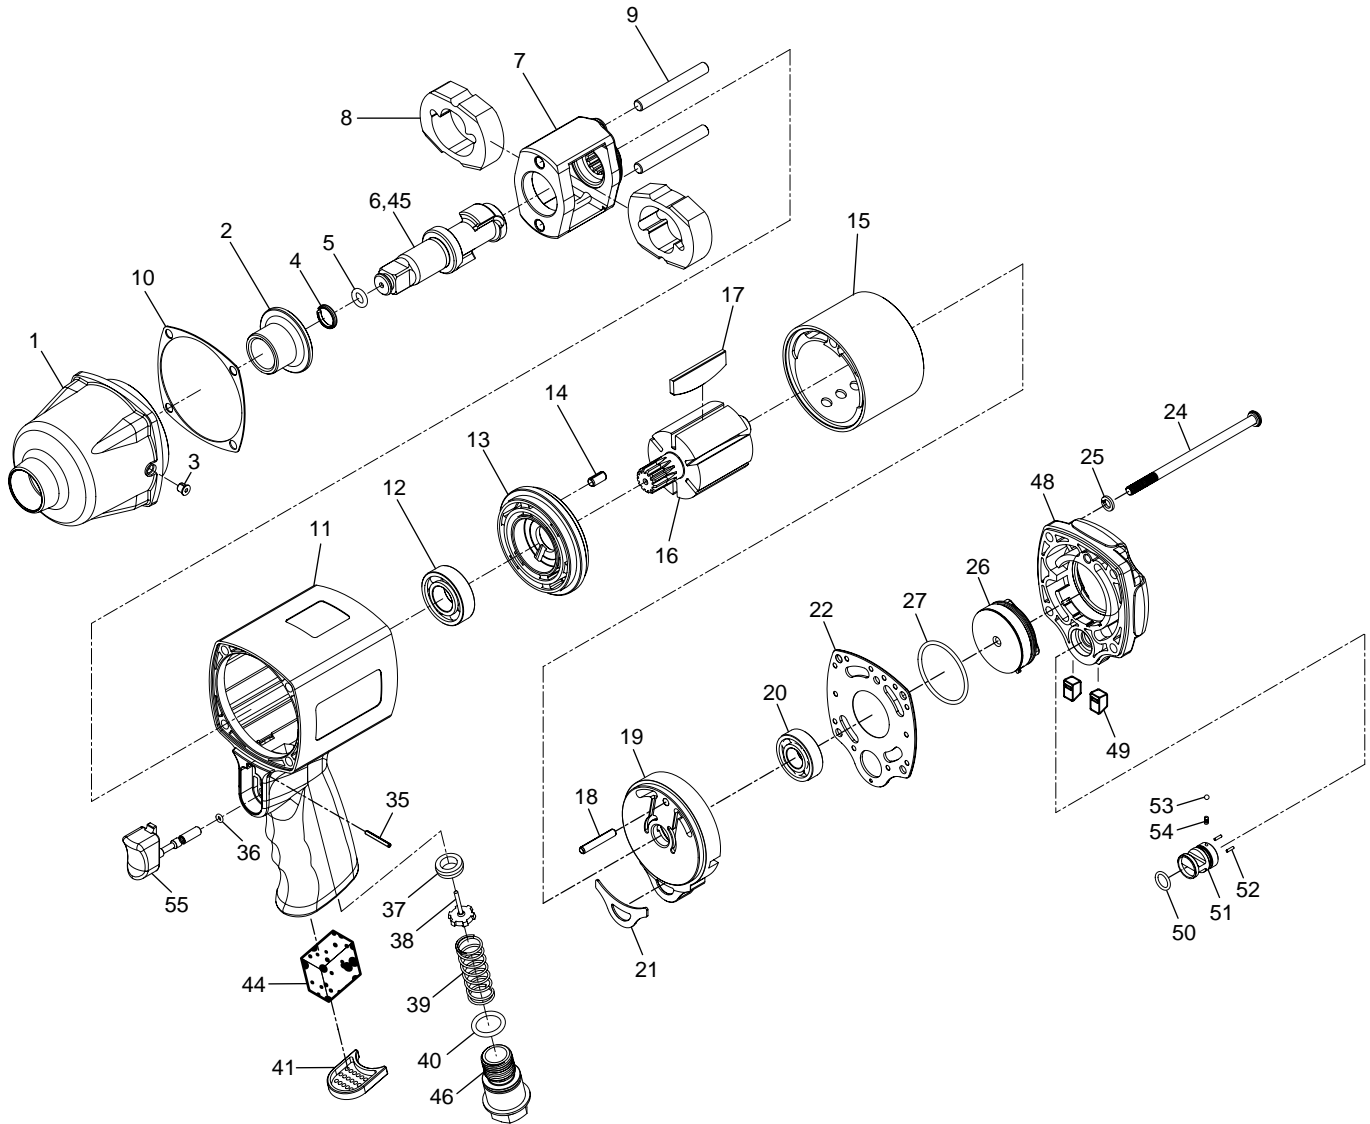

1/2" SQ. DR. IMPACT WRENCH

EXPLODED VIEW

PARTS LIST

Index No.	Parts No.	Description	Qty. Per tool
1	7140-01	Hammer Case	1
2	7140-02	Hammer Case Bushing	1
3	7140-03	Grease Fitting	1
4	7140-04	Socket Retainer Ring	1
5	7140-05	O-Ring	1
6	7140-06	Anvil Shank(1/2")	1
7	7140-07	Hammer Frame	1
8	7140-08	Hammer	2
9	7140-09	Hammer Pin	2
10	7140-10	Hammer Case Gasket	1
11	7140-11	Motor Housing	1
12	7140-12	Ball Bearing	1
13	7140-13	Front End Plate	1
14	7140-14	Spring Pin	1
15	7140-15	Cylinder W/Sleeve	1
16	7140-16	Rotor	1
17	7140-17	Rotor Blade	6
18	7140-18	Spring Pin	1
19	7140-19	Rear End Plate W/Bushing	1
20	7140-20	Ball Bearing	1
21	7140-21	Rear End Plate Gasket	1
22	7140-22	Housing Cap Gasket	1
24	7140-24	Torx Screw	4
25	7140-25	Spring Washer	4

Index No.	Parts No.	Description	Qty. Per tool
26	7140-26	Regulator Dial	1
27	7140-27	O-Ring	1
35	7140-35	Spring Pin	1
36	7140-36	O-Ring	1
37	7140-37	Valve Seat	1
38	7140-38	Valve	1
39	7140-39	Valve Spring	1
40	7140-40	O-Ring	1
41	7140-41	Deflector	1
44	7140-44	Muffler Foam	1
45	7140-45	2" Long Anvil	
46	7140-46	Inlet Bushing	1
48	7140ER-48	Housing Cap	1
49	7140ER-49	Push Button	2
50	7140ER-50	O-Ring	1
51	7140ER-51	Reverse Valve	1
52	7140ER-52	Needle Pin	2
53	7140ER-53	Steel Ball	1
54	7140ER-54	Regulator Spring	1
55	7140ER-55	Trigger	1