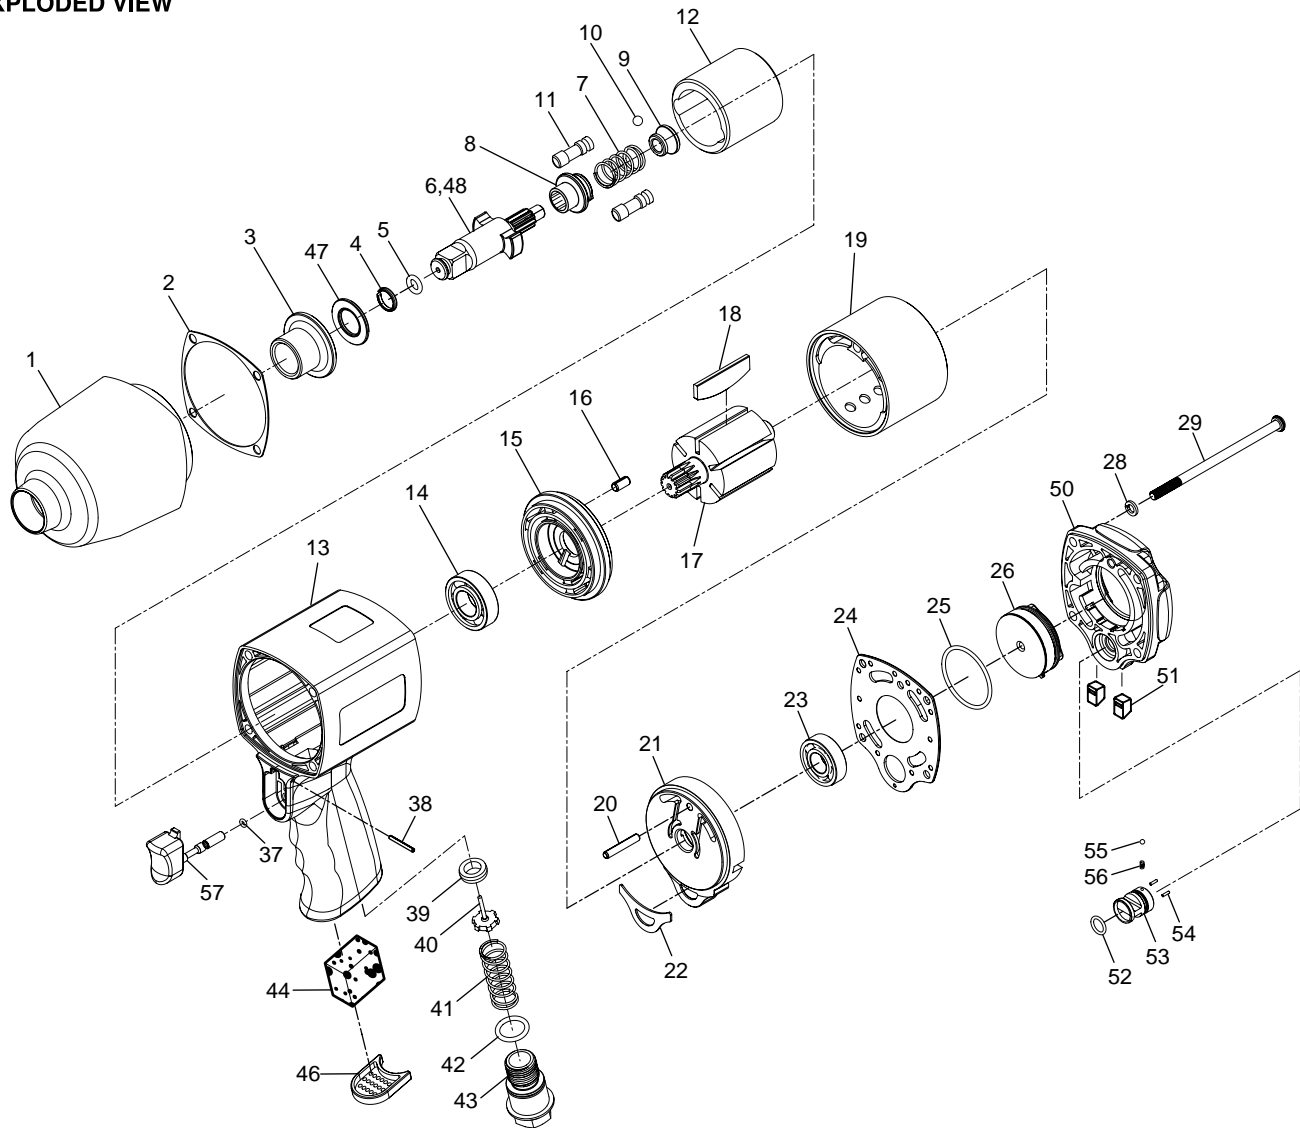

1/2" SQ. DR. IMPACT WRENCH

EXPLODED VIEW

PARTS LIST

Index No.	Parts No.	Description	Qty. Per tool
1	7141-01	Hammer Case	1
2	7141-02	Hammer Case Gasket	1
3	7141-03	Hammer Case Bushing	1
4	7141-04	Socket Retainer Ring	1
5	7141-05	O-Ring	1
6	7141-06	Anvil Shank(1/2")	1
7	7141-07	Spring	1
8	7141-08	Cam	1
9	7141-09	Cam Ball Pilot	1
10	7141-10	Steel Ball	1
11	7141-11	Pin Anvil Hammer	2
12	7141-12	Hammer Cage	1
13	7141-13	Motor Housing	1
14	7141-14	Ball Bearing	1
15	7141-15	Front End Plate	1
16	7141-16	Spring Pin	1
17	7141-17	Rotor	1
18	7141-18	Rotor Blade	6
19	7141-19	Cylinder	1
20	7141-20	Spring Pin	1
21	7141-21	Rear End Plate	1
22	7141-22	Rear End Plate Gasket	1
23	7141-23	Ball Bearing	1
24	7141-24	Housing Cap Gasket	1

Index No.	Parts No.	Description	Qty. Per tool
25	7141-25	O-Ring	1
26	7141-26	Regulator Dial	1
28	7141-28	Spring Washer	4
29	7141-29	Torx Screw	4
37	7141-37	O-Ring	1
38	7141-38	Spring Pin	1
39	7141-39	Valve Seat	1
40	7141-40	Valve	1
41	7141-41	Valve Spring	1
42	7141-42	O-Ring	1
43	7141-43	Inlet Bushing	1
44	7141-44	Muffler Foam	1
46	7141-46	Deflector	1
47	7141-47	Spacer	1
48	7141-48	2" Long Anvil	1
50	7141ER-50	Housing Cap	1
51	7141ER-51	Push Button	2
52	7141ER-52	O-Ring	1
53	7141ER-53	Reverse Valve	1
54	7141ER-54	Needle Pin	2
55	7141ER-55	Steel Ball	1
56	7141ER-56	Regulator Spring	1
57	7141ER-57	Trigger	1